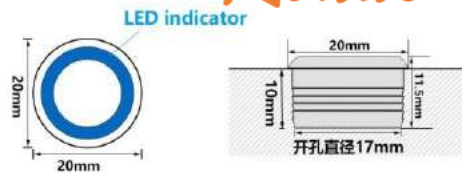

SWITCH SENSOR TACTIL ON/OFF + DIMER + MEMORIA

Product model: WST-KG-CM-001
Scope of application: cabinet lamp
Product size: ϕ 19.5 x H 11 mm
Opening size: ϕ 17 x 10 mm deep
Product input: DC 12V
Product output: 12v60w

12V

Rodas Import