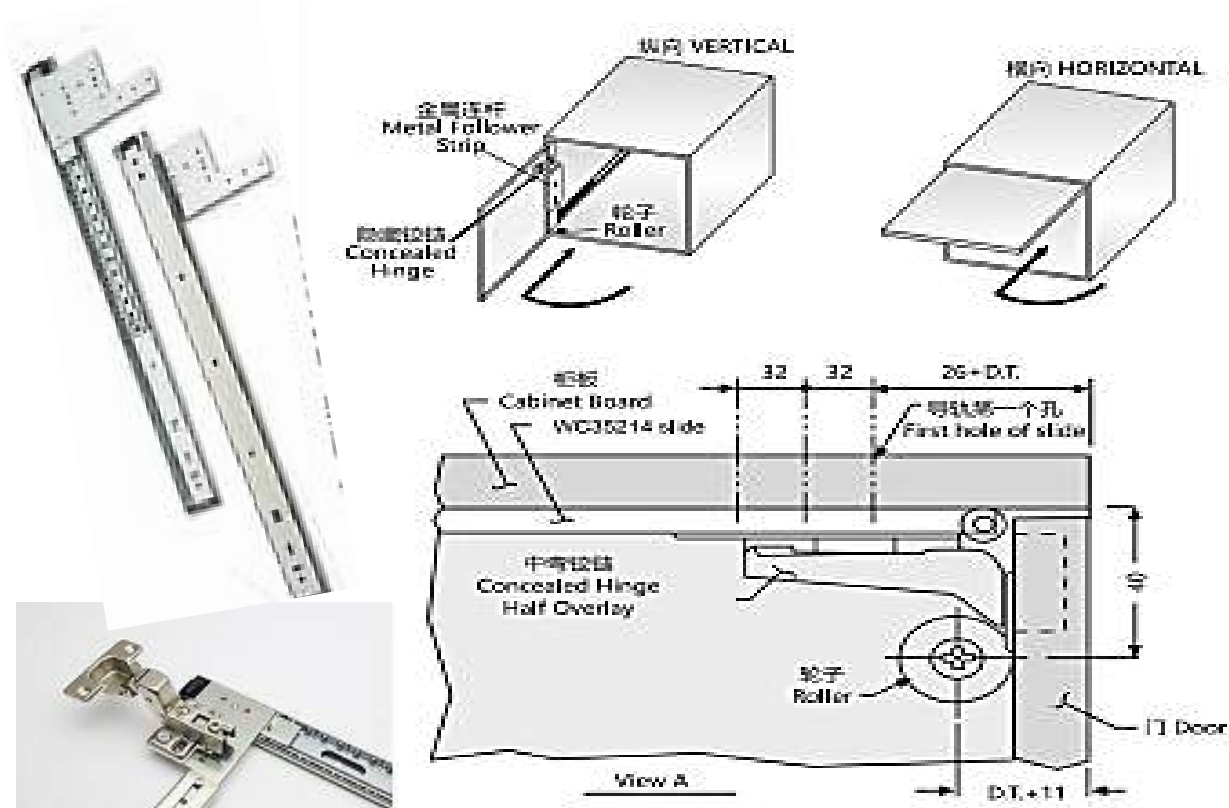

CORREDERAS GIRATORIAS RODAS