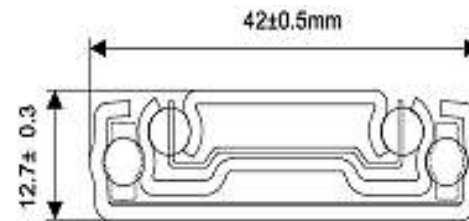

Technical specifications:

- Width: 43mm
- Size: 10"-24"
- Finish: zinc-plated, black, color-zinc
- Material: cold-rolled steel

Thickness Range: 0.8 x 0.8 x 0.9mm

Model	Color	A
DB4201-10"	Zinc-plated Blacke	250
DB4201-12"	Zinc-plated Blacke	300
DB4201-14"	Zinc-plated Blacke	350
DB4201-16"	Zinc-plated Blacke	400
DB4201-18"	Zinc-plated Blacke	450
DB4201-20"	Zinc-plated Blacke	500