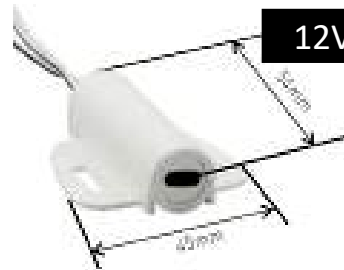

INTERRUPTOR SENSOR DE MANO IR /DE SOBREPONER

SMIR006-H

12V