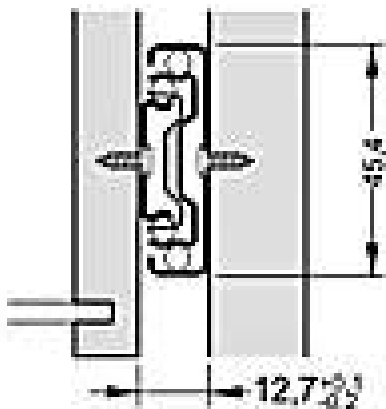

CORREDERA CIERRE LENTO

12"
14"
16"
18"
20"
22"

Clip de retención

CORREDERA PUSH OPEN

10"
12"
14"
16"
18"
20"