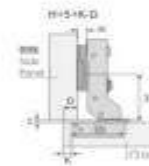

Model: AF-025B

半盖 Half Overlay		D	K	3	4	5	6	7
0	8	9	10	11	12			
2	6	7	8	9	10