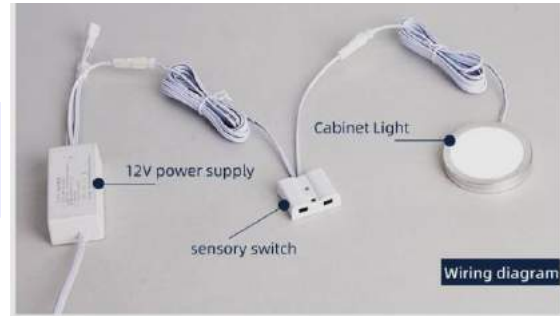

1 Adaptor&Junction Box
 +
 4 Cabinet Lights

Rodas Import

SENSOR PIR ON/OFF / DETECTA MOVIMIENTO 3MT

SENSOR DE PUERTA ON/OFF 1 HOJA

Rodas Import

SENSOR PARA PUERTAS ON/OFF 2 HOJAS

Size: 35*12*28MM
Voltage: 12V DC(60W) 24V DC(120W)
Current: 5A
Cable length: 2 M
Colors: Black, White