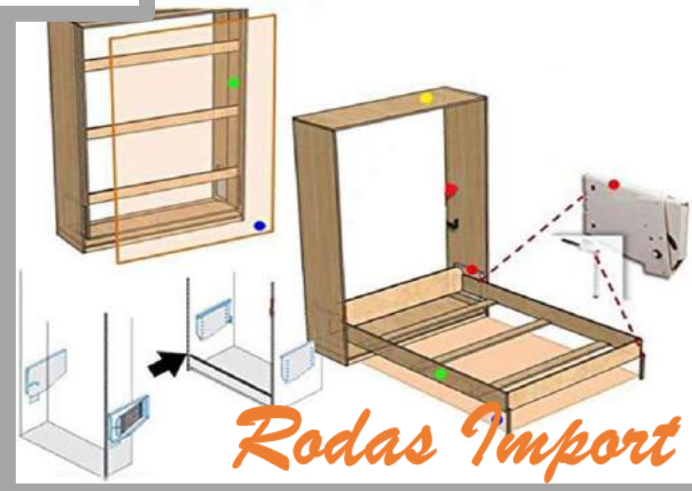

SISTEMA DE CAMA VERTICAL

PARA CAMAS 1 PLAZA, 1,5 PLAZA, 2 PLAZ, QUING