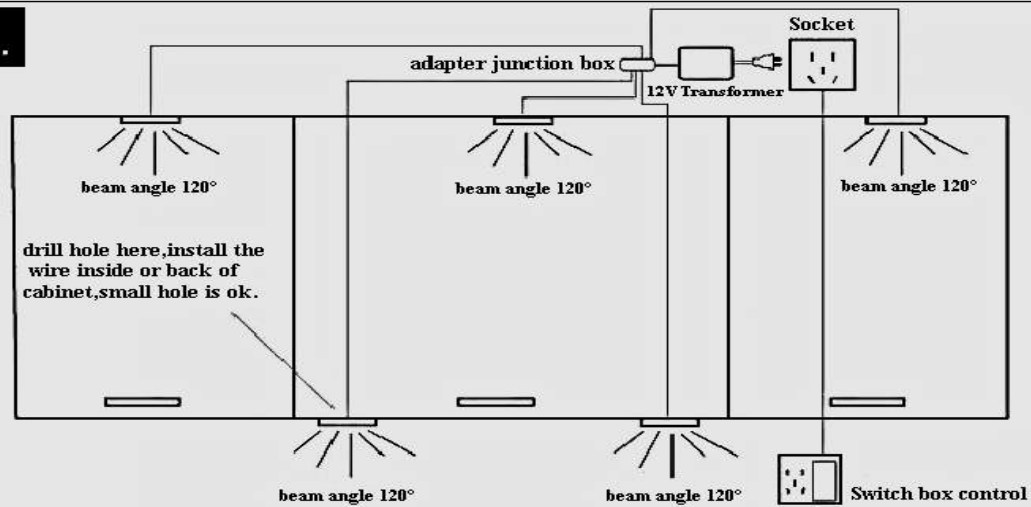

Lamp Power: 2.5W

Input Voltage(V): 12V DC

Beam Angle: 120°

CRI: >90

Lamp Body Material: Aviation Aluminum 6063

Size: 60mm*7mm

LED Light Source: SMD2835

Lenght Cable: 2M

4.

Cabinet concealed installation

CAJAS DE DSTRIBUCION PARA LAMPARAS 12V

1. CAJA PARA 4 LAMPARAS
2. CAJA PARA 6 LAMPARAS
3. CAJA PARA 12 LAMPARAS
4. MATERIAL PVC
5. COLOR BLANCO