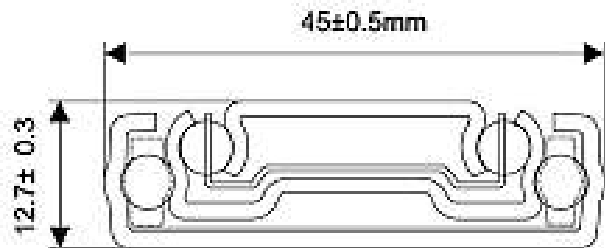

TELESCOPICA CLASICA FERRARO 45MM 1,0X1,0X1,2

Rodas Import

Technical specifications:

- Width: 45mm
- Size: 10"-22"
- Finish: zinc-plated, black, color-zinc
- Material: cold-rolled steel
- Thickness Range: 1.0 x 1.0 x 1.2mm,

Model	Color	A
DB4501-10"	Zinc-plated Blacke	250
DB4501-12"	Zinc-plated Blacke	300
DB4501-14"	Zinc-plated Blacke	350
DB4501-16"	Zinc-plated Blacke	400
DB4501-18"	Zinc-plated Blacke	450
DB4501-20"	Zinc-plated Blacke	500
DB4501-22"	Zinc-plated Blacke	550
DB4501-24"	Zinc-plated Blacke	600

Rodas Import

TELESCOPIA CLASICA FERRARO 42MM (0,9X0,9X0,9)

Rodas Import

Technical specifications:

- Width: 43mm
- Size: 10"-24"
- Finish: zinc-plated, black, color-zinc
- Material: cold-rolled steel

Thickness Range: 0.8 x 0.8 x 0.9mm

Model	Color	A
DB4201-10"	Zinc-plated Blacke	250
DB4201-12"	Zinc-plated Blacke	300
DB4201-14"	Zinc-plated Blacke	350
DB4201-16"	Zinc-plated Blacke	400
DB4201-18"	Zinc-plated Blacke	450
DB4201-20"	Zinc-plated Blacke	500