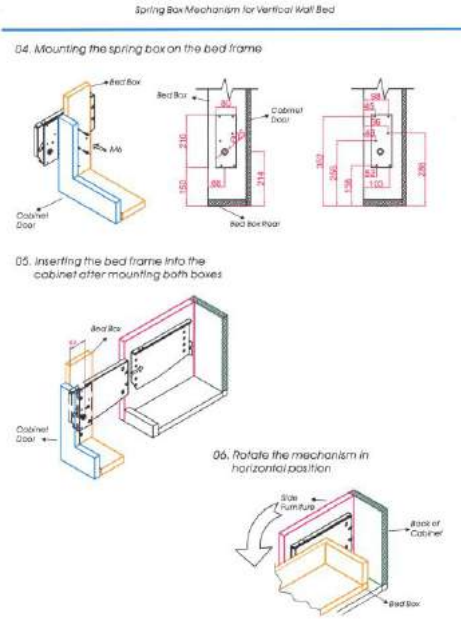

SISTEMA DE CAMA VERTICAL

PARA CAMAS 1 PLAZA, 1,5 PLAZA, 2 PLAZ, QUING