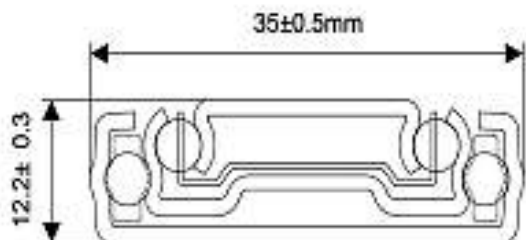

TELESCOPICA CLASICA FERRARO MINI 35MM

Technical specifications:

- Width: 35mm
- Size: 10"-24"
- Finish: zinc-plated, black, color-zinc
- Material: cold-rolled steel
- Thickness Range: 0.8 x 0.8 x 0.8mm,