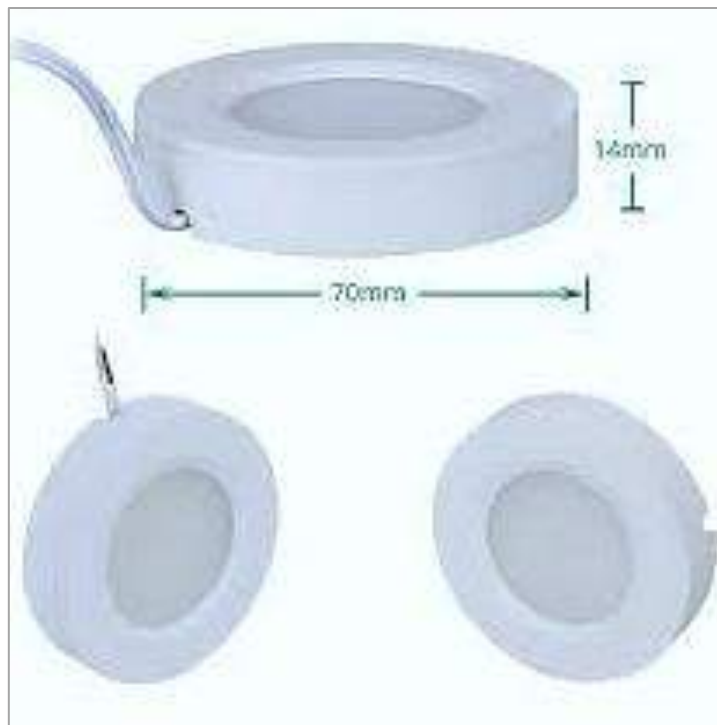

LAMPARA DE EMBUTIR

Power(W): 3W

Voltage: 12VDC

CCT: Warm white

Chip: 15smd 2835 chip

Cable length: 2M

Size(mm): Dia68x14(H)mm

Cut out size:55mm