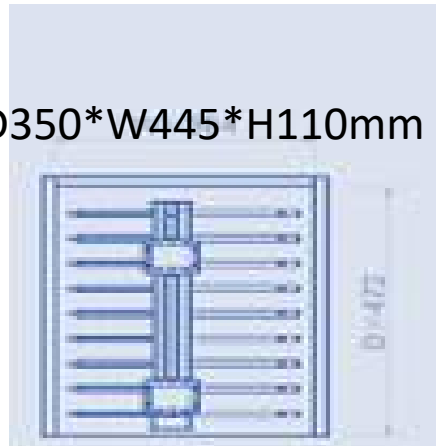

D350*W445*H110mm