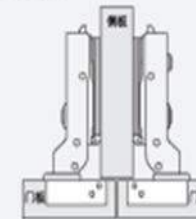

$H=5+K-D$

门厚/门框 厚度/框厚 (mm)	杯径 (mm)				
	3	4	5	6	7
H=0	7	8	9	10	11
H=2	5	4	7	8	9
H=4	3	6	5	6	7