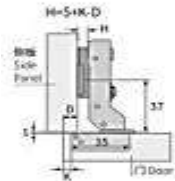

Model: AF-11C

半盖 Half Overlay		D	K	3	4	5	6	7
0	8	9	10	11	12			
2	6	7	8	9	10