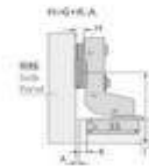

内盖 Insert		D	K	3	4	5	6	7
0	3	2	1	0	-1			
2	5	4	3	2	1			

Rodas Import