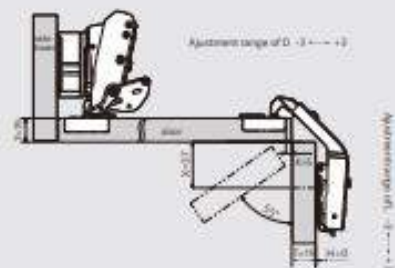

ANGLED DOOR AND BLIND CORNER DOOR APPLICATIONS

Blind corner door hinge applications

135°