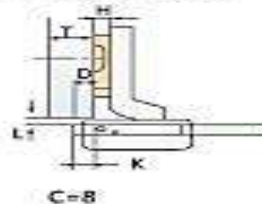

计算盖位公式 $H=2+K-D$