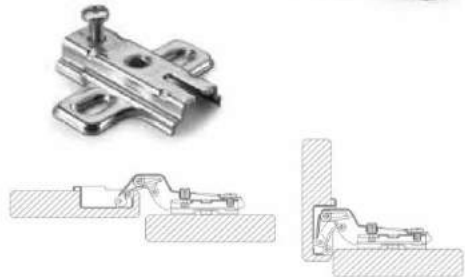

Code: FB993AR/5-4
Description: طيشات صليب نيكل 30ملم

B. CENTRAL

Code: F85070M44
Description: مفصلات 1/2 ركوب سحب مع طيشة