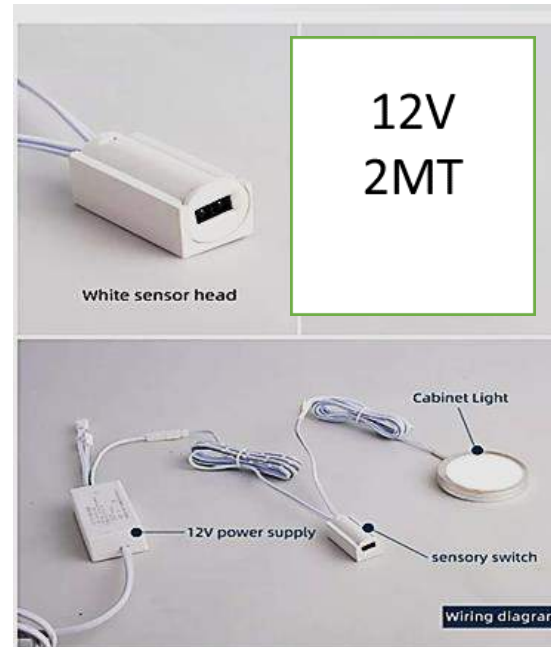

1 Adaptor&Junction Box
 +
 4 Cabinet Lights

Rodas Import

SENSOR PIR ON/OFF / DETECTA MOVIMIENTO 3MT

SENSOR DE PUERTA ON/OFF 1 HOJA

Rodas Import

SENSOR PARA PUERTAS ON/OFF 2 HOJAS

Size: 35*12*28MM
Voltage: 12V DC(60W) 24V DC(120W)
Current: 5A
Cable length: 2 M
Colors: Black, White

12V
2MT

SENSOR DE MANO ON/OFF

Rodas Import

INTERRUPTOR / SENSOR DE MANO IR ON / DF

SMIR001

12V

External IR Hand Sensor Switch with aluminum housing

- > Size: L41*W31*H9MM
- > Voltage & Current: 12-24VDC, 4A Max.
- > Input cable: 5521 DC Female connector with 15CM wire
- > Output cable: 5521 DC Male connector with 15CM wire