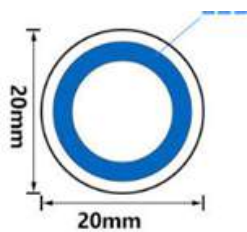

SWITCH SENSOR TACTIL ON/OFF + DIMER + MEMORIA

Product model: WST-KG-CM-001
Scope of application: cabinet lamp
Product size: ϕ 19.5 x H 11 mm
Opening size: ϕ 17 x 10 mm deep
Product input: DC 12V
Product output: 12v60w

12V

Rodas Import