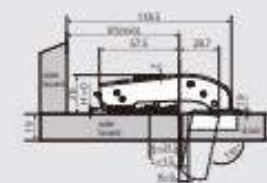

BISAGRAS CANGREJO PARA VIDRIO

1. BISAGRA COPA 26MM
2. TAPA REDONDA
3. ACABADO CROMO BRILLANTE

C=0

C=8

C=15

BISAGRA DOBLE ANGULAR

PRODUCT

DESCRIPTION

- Opening angle: 55°
- Depth of hinge cup: 11.5mm
- Diameter of hinge cup: 35mm
- Range of door thickness: 14-26mm
- Possible drilling distances on the door(K): 3-7 mm

APPLICATION

ANGLED DOOR AND BLIND CORNER DOOR APPLICATIONS

Blind corner door hinge applications

135°

Kitchen corner door applications

30°

Kitchen corner door applications

45°

90°