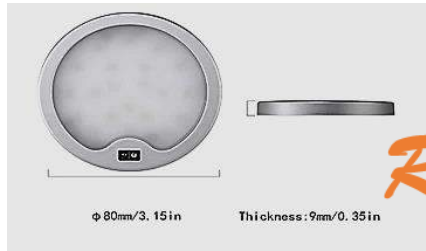

1 Adaptor&Junction Box
+
2 Cabinet Lights